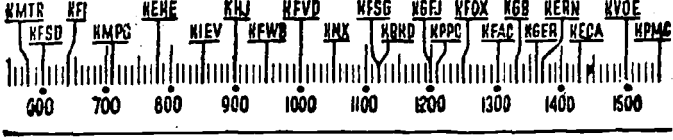

YOUR Radio TODAY

[The information contained in the following schedule is furnished by the stations broadcasting the programs.]

Before 8 a.m.

KMTR—Calif. Theater. 5.
KFI—Off Record. 7: News, 7:15; Music Newsy. 7:30; Radio Review; Bernie Smith. 7:45.
KMPC—“Get Going.” 6:45; Volney James. 7. 1 hr.
KEHE—Musical Clock. 6.
KHJ—Rise & Shine. 6; Meeting. 7:30.
KFWB—Stu. Wilson. 6.
KFVD—Spanish. 6; Jubilee. 7:15.
KNX—Sunrise Salute. 6:15; News. 7:30; Music. 7:45.
KKKD—Doug Douglas. 6; Doug Douglas. 6:45; News. 7:45.
KFOX—El Despertador. 5; News. 7:30; Music. 7:45.
KFAC—Religion. 6; Hymns. 6:45; Pastor Reynolds. 7; News. 7:45.
KGER—Farm. 6:05; Maurice Johnson. 6:30; Aubrey Lee. 6:45.
KECA—Ranch Boys. 7; Amanda Snow. 7:15; Swing. 7:30; Child Grows Up. 7:45.
KVOE—Yawn Patrol. 7.